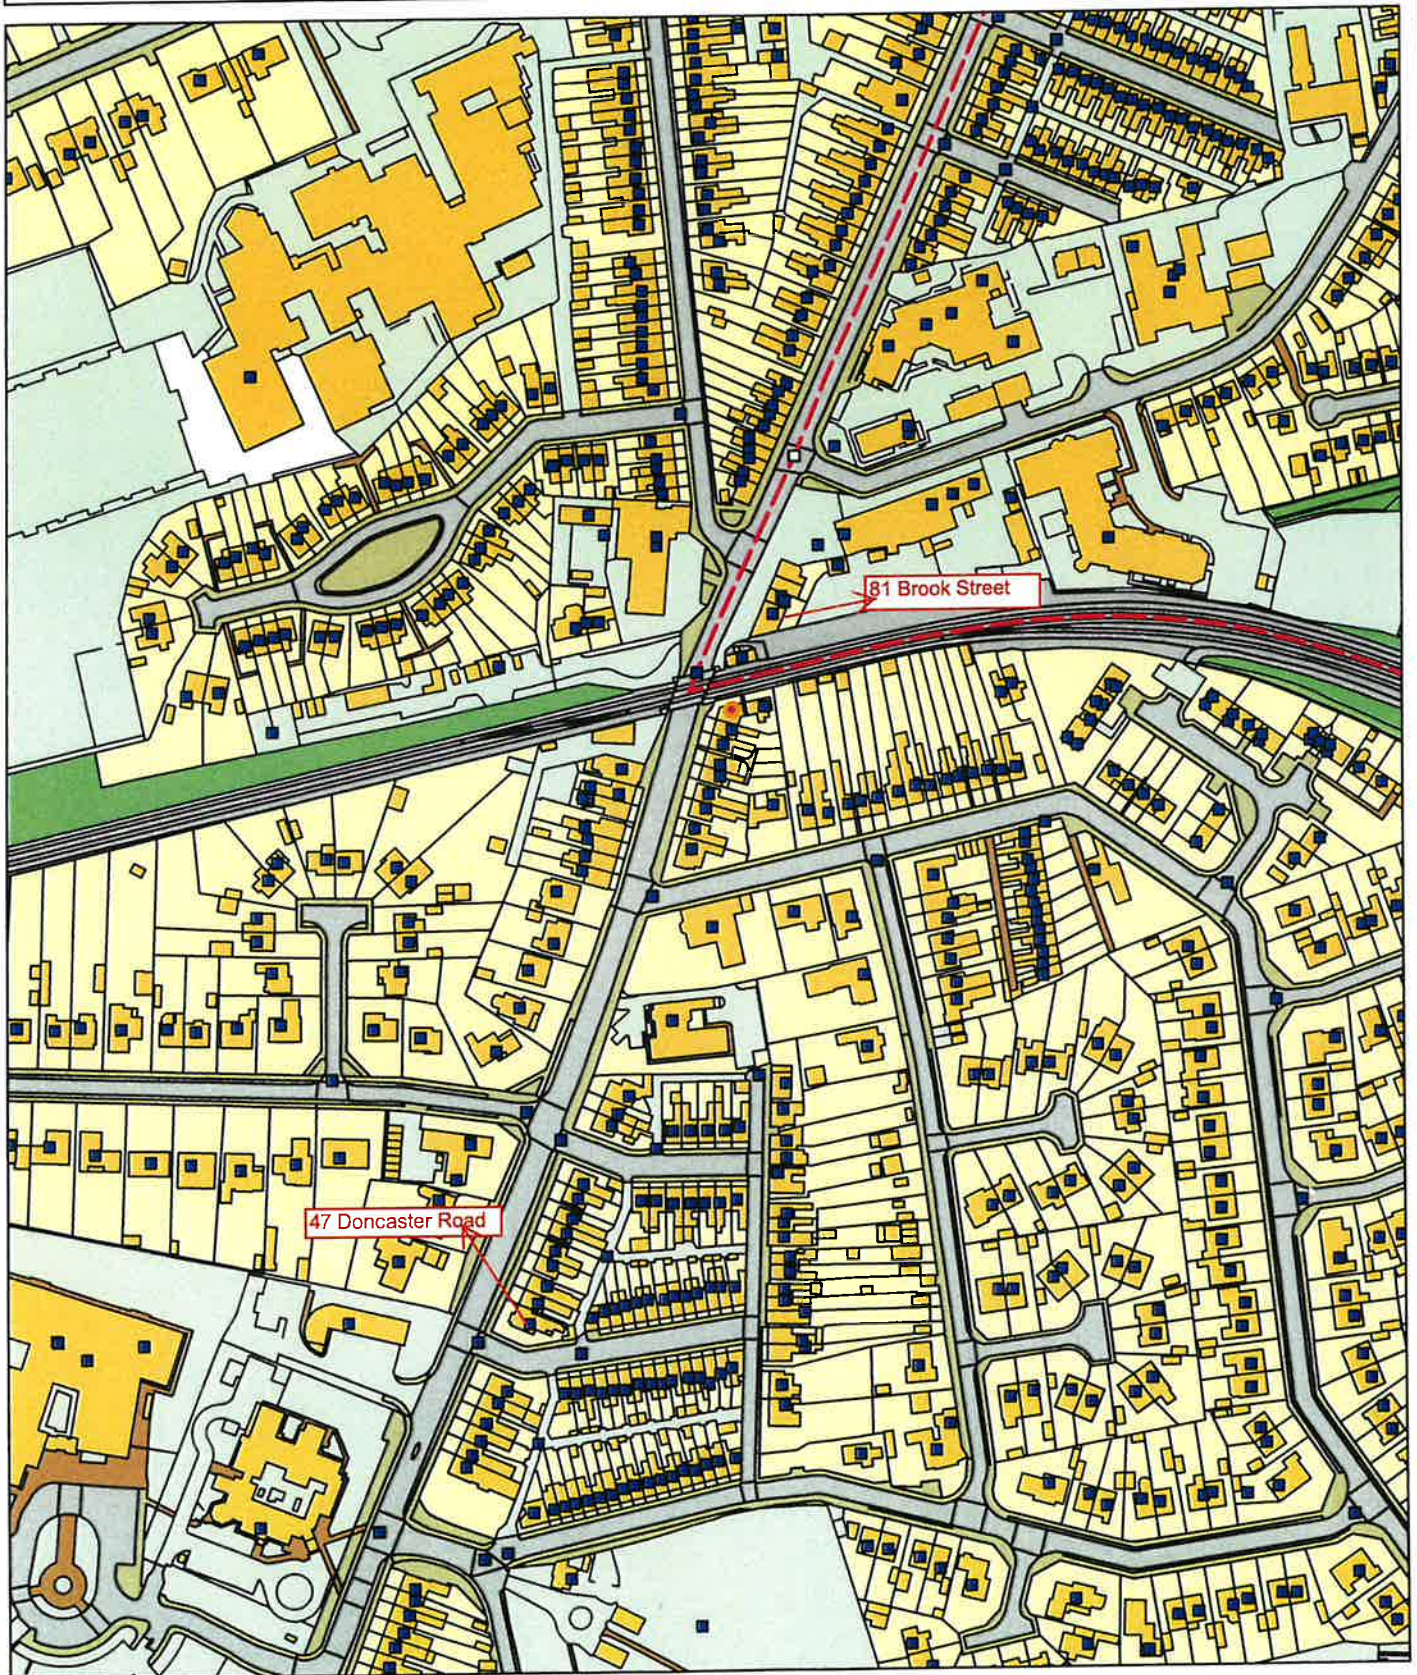

Brook Street/Doncaster Road
Not Set

Appendix 7

Reproduced from the Ordnance Survey mapping with the permission of Her Majesty's Stationary Office. Unauthorised reproduction infringes Crown Copyright and may lead to prosecution or civil proceedings © Crown Copyright
Selby District Council Licence No. 100018656
This copy has been produced specifically for Planning and Building Control purposes only.
No further copies may be made.

1:2,500